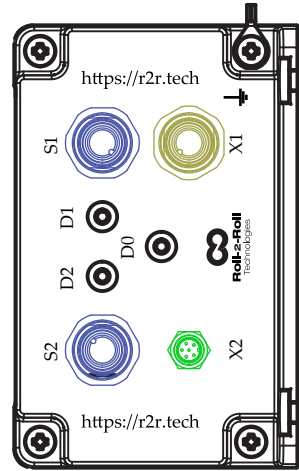

For reference only, not to scale

ODC 48

SC

AC

AC: Actuator Cable

Web Guide Actuator

SC

SS

SS: Servo Center Sensor

ODC 48

AC: Actuator Cable

M12 4-pin A-coded Male and Female cordset

SS: Servo Center Sensor

M8 6-pin Female to Inductive Proximity Sensor

SC: Quick Disconnect Sensor Cable

M12 12-pin shielded cable Male and Female cordset

P: 24 V DC Input Power Cable

DC Power Connector 2.5mm tip for 24V DC Power Flying Lead