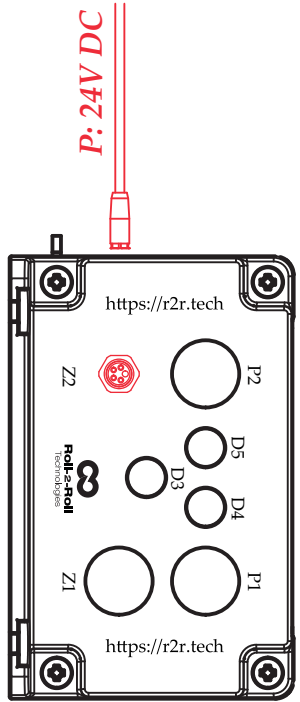

For reference only, not to scale

ODC 48

SC

AC

AC: Actuator Cable

Web Guide Actuator

SC

SS

SS: Servo Center Sensor

ODC 48

AC: Actuator Cable

M12 4-pin A-coded Male and Female cordset

SS: Servo Center Sensor

M8 6-pin Female to Inductive Proximity Sensor

SC: Quick Disconnect Sensor Cable

M12 12-pin shielded cable Male and Female cordset

P: 24 V DC Input Power Cable

DC Power Connector 2.5mm tip for 24V DC Power Flying Lead