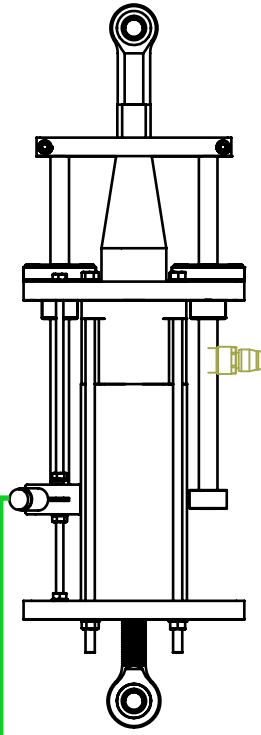

For reference only, not to scale

ODC 48

SC

AC

AC: Actuator Cable

Web Guide Actuator

SC

SS

SS: Servo Center Sensor

ODC 48

AC: Actuator Cable

M12 4-pin A-coded Male and Female cordset

SS: Servo Center Sensor

M8 6-pin Female to Inductive Proximity Sensor

SC: Quick Disconnect Sensor Cable

M12 12-pin shielded cable Male and Female cordset

P: 24 V DC Input Power Cable

DC Power Connector 2.5mm tip for 24V DC Power Flying Lead